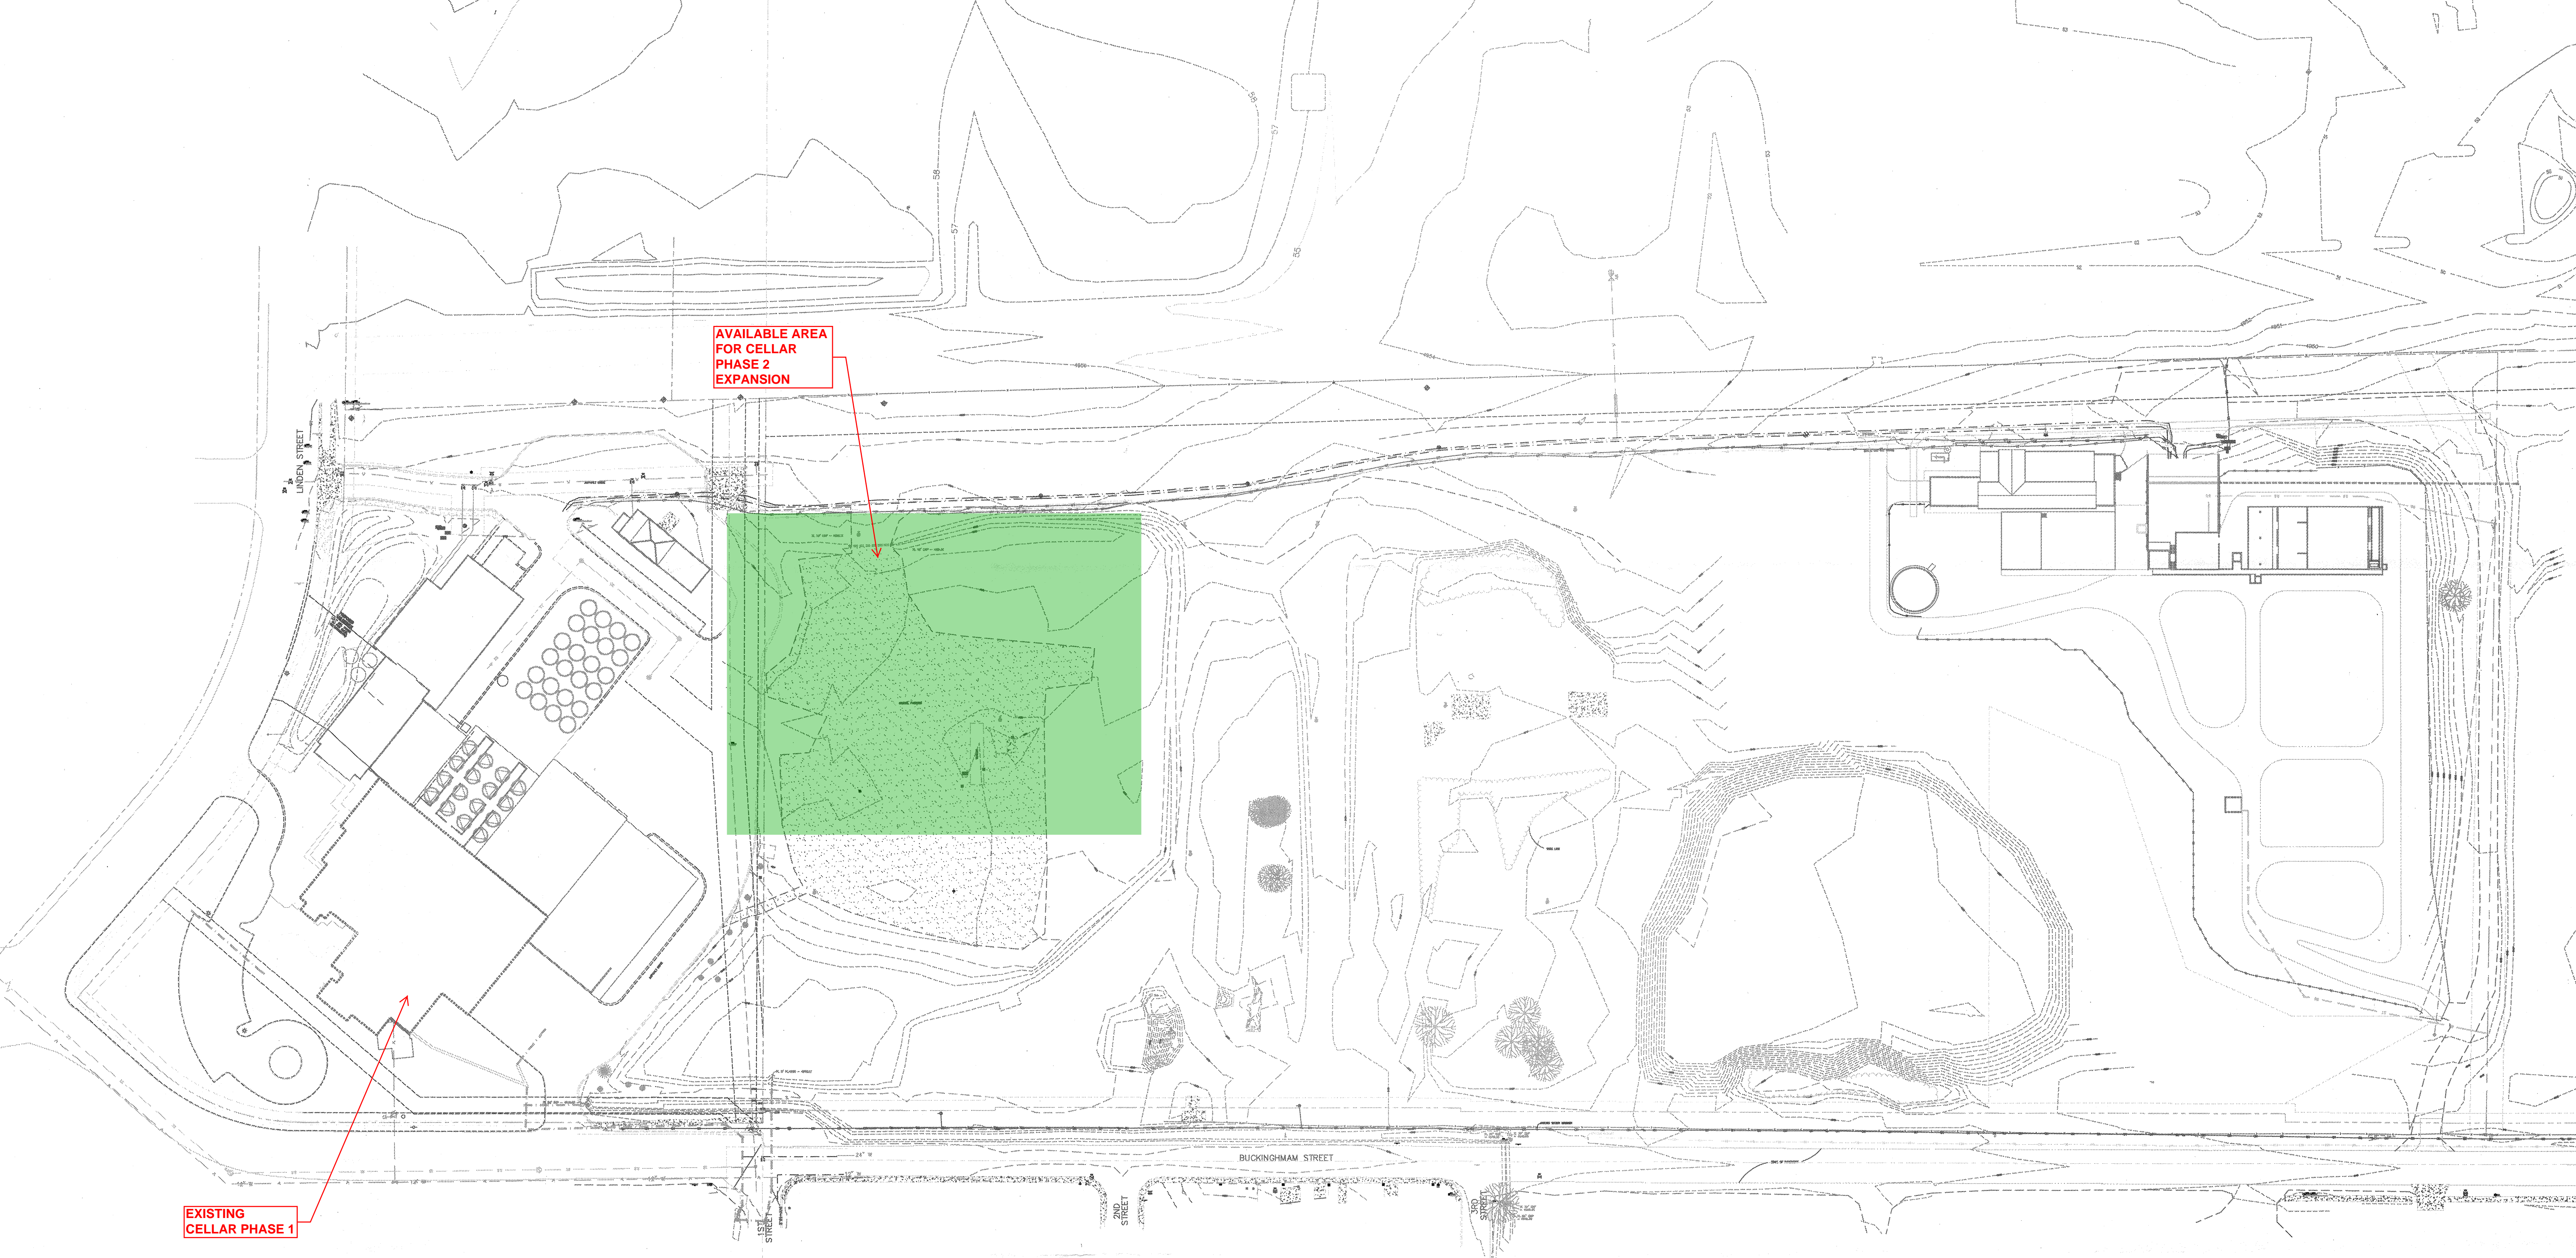

**PROJECT
SITE**

VICINITY MAP

SCALE: 1" = 1000'

AVAILABLE AREA
FOR CELLAR
PHASE 2
EXPANSION

EXISTING
CELLAR PHASE 1

NEW BELGIUM BREWING SITE
Fort Collins, Colorado

Scale: 1"=70'